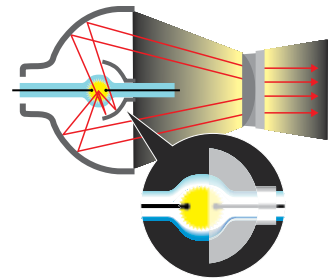

EX3210

Multimedia Projector

Advanced USB Plug 'n Play instant setup from your PC or Mac®

Epson's advanced USB connectivity enables instant Plug 'n Play setup for both audio and video. Forget about complicated computer key sequences and non-intuitive controls. Instead, just plug in a standard USB cable and let your presentation impress the audience!

Quick, convenient control

Features Instant Off®/On, so no warmup or cool down time is required. The A/V Mute Slide instantly pauses the presentation to bring the focus back to the presenter. And, the energy-efficient Sleep Mode decreases your overall cost of ownership.

Energy-efficient E-TORL® lamp

- Delivers more lumens per watt and lasts up to 5000 hours²
- Minimizes both light diffraction and light leakage
- E-TORL lamps maximize your presentation time, while minimizing your costs